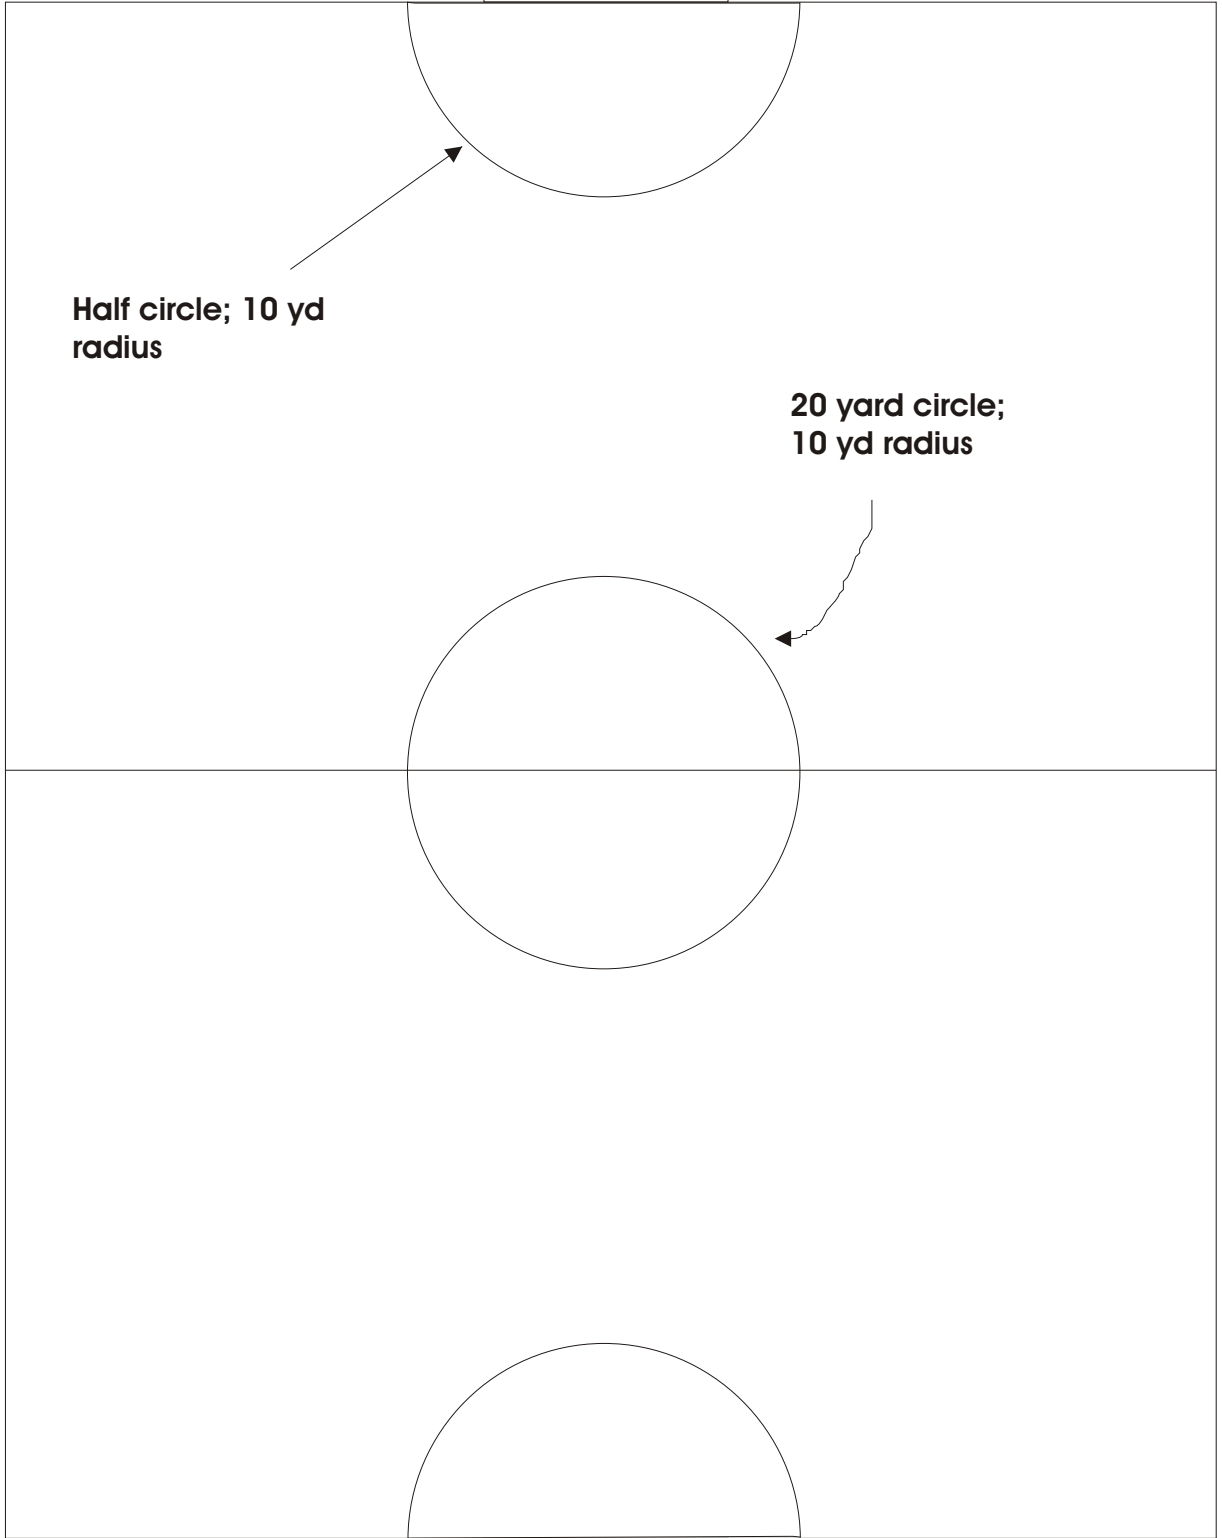

4'H x 6'W goal

Half circle; 10 yd
radius

20 yard circle;
10 yd radius

Adult field
width - approx
80 yards

Approx 2/5 of length
of adult field: about
40 yards